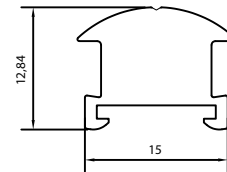

Quick Info

CRI $\geq$ 90/ 95

3000K/ 4000K/ 5700K/ 6500K

Tunable White (2700K-6500K)

System lumen > 100 lm/W

ON-OFF/ON-OFF (FLICKER FREE)

DALI-2 / DALI-2 DT8 / D4i / DALI +

POE (Power Over Ethernet)

SDCM<3

Silicon Diffuser

L70 @50,000h

Aluminium

Types

Pendant

Single Line Diagram

Profile